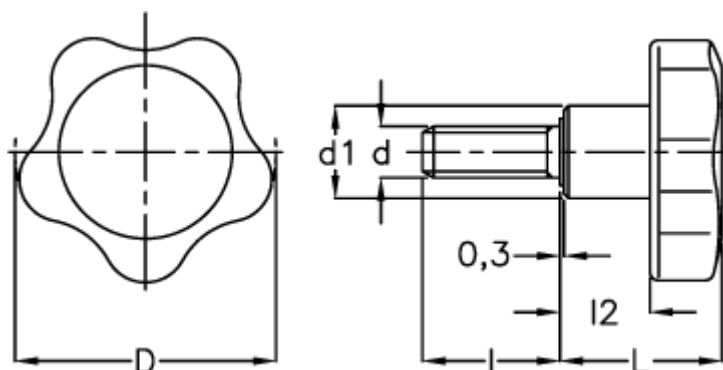

# Data Sheet

Article number: 2302166381

Description: E+G Lobe knobs  
VC.692/40 SST-p-M8x20

## Measures

D	= 40
d1	= 15
d 6g	= M8
l	= 25
L	= 26
l2	= 14